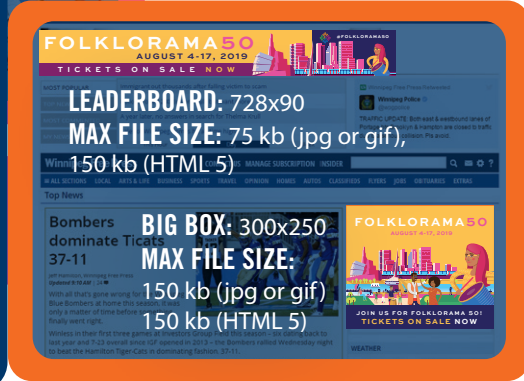

LEADERBOARD: 728x90
MAX FILE SIZE: 75 kb (jpg or gif),
150 kb (HTML 5)

BIG BOX: 300x250
MAX FILE SIZE: 150 kb (jpg or gif)
150 kb (HTML 5)

UNITS AVAILABLE ON ARTICLE PAGES: