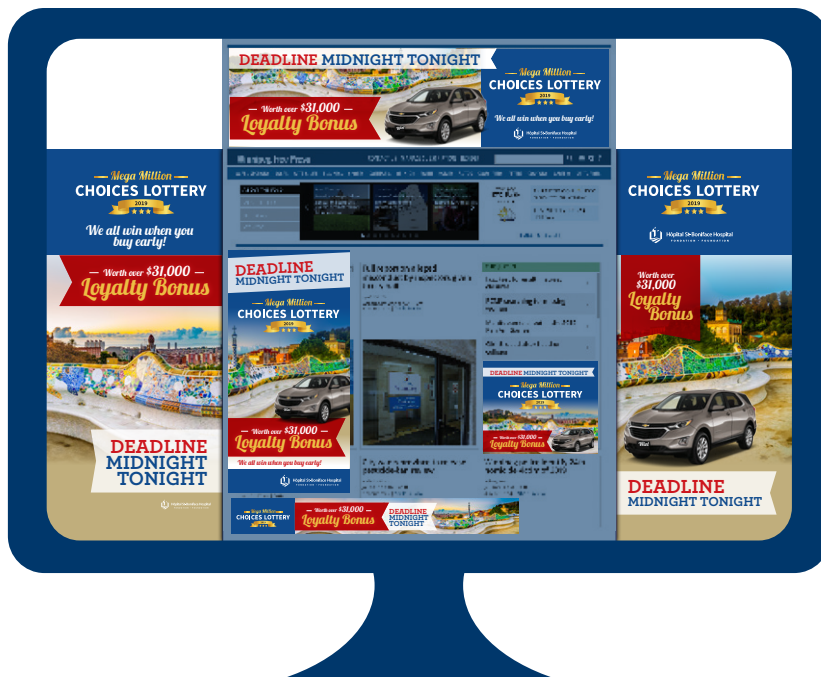

**SMART
ADVERTISING
GENIUS
RESULTS**