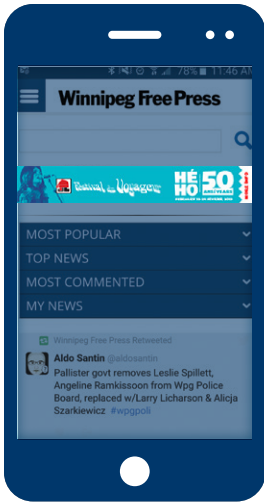

brandonsun.com

MOBILE WEBSITE AD UNITS

MOBILE BANNER AD

Located at the top of the page

Sizes:

640 x 100,
320 x 50,
300 x 50

File Size Limits:

50 kb (jpg or gif) for
320x50 and 300x50,
75 kb (jpg or gif)
for 640x100