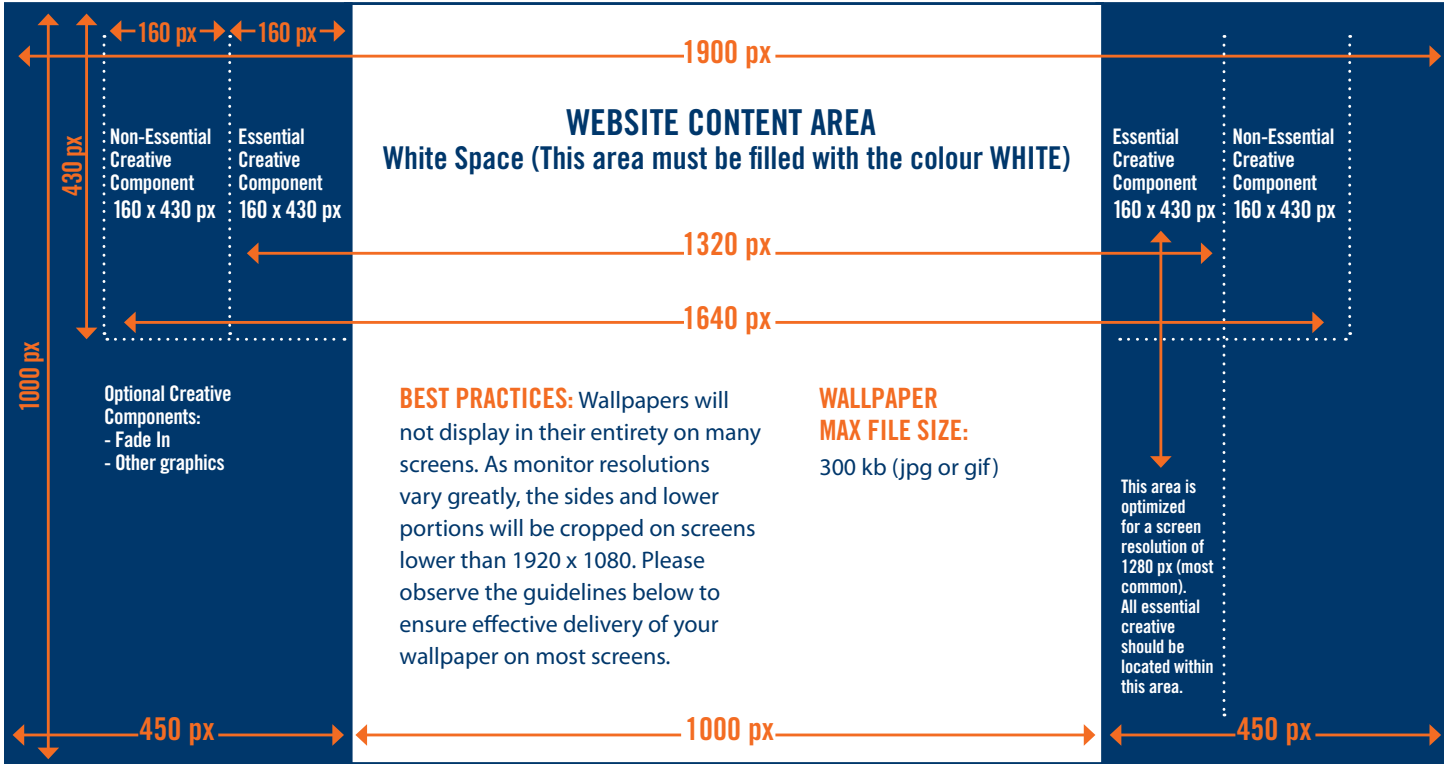

brandonsun.com

HOMEPAGE AND SECTION TAKEOVER

WALL PAPER BACKGROUND SPECS: (for Homepage or Section takeover)

TAKEOVER UNITS INCLUDE:

- **BILLBOARD** (970 x 250)
- **LEADERBOARD** (728 x 90)
- **BIG BOX** (300 x 250)
- **TALL BOX** (300 x 600)
- **WALLPAPER** (1900x1000)

NOTE: Tall Box and Skyscraper ad units are found on section takeovers only (e.g. Local, Arts&Life, Sports) not on the home page. These units are found below the fold on article pages.

SUBMISSION LEAD TIME:
Minimum 5 business days before campaign start (production-ready).